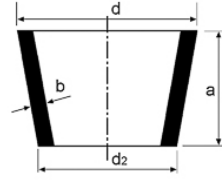

PRODUCT PHOTO

MATERIAL

MATERIAL Red rubber

INFORMATIONS GÉNÉRALES

Nom produit : Joint en caoutchouc GUKO pour fiole à vide

Description : En caoutchouc naturel, couleur grise

DONNÉES TECHNIQUES

référence	taille	d (mm)	d2 (mm)	a (mm)	b (mm)	unités par ref.
GUKO-001-001	1	21	12	18	2.5	1
GUKO-002-001	2	27	17	20	3	1
GUKO-003-001	3	33	21	24	3	1
GUKO-004-001	4	41	27,5	27	4	1
GUKO-005-001	5	53	33	34	5	1
GUKO-006-001	6	68	48	35	5.5	1
GUKO-007-001	7	78	58	35	6	1
GUKO-008-001	8	89	66	40	6.5	1

EMBALLAGE ET LOGISTIQUE

référence	vol (l)	kg	TARIC	GTIN
GUKO-001-001	0,224	0,002	40169300	08434868025578
GUKO-002-001	0,336	0,004	40169300	08434868025592
GUKO-003-001	0,336	0,006	40169300	08434868025615
GUKO-004-001	0,448	0,011	40169300	08434868025639
GUKO-005-001	0,448	0,024	40169300	08434868025653
GUKO-006-001	2	0,04	40169300	08434868025677
GUKO-007-001	2	0,051	40169300	08434868025691
GUKO-008-001	2,25	0,07	40169300	08434868025714